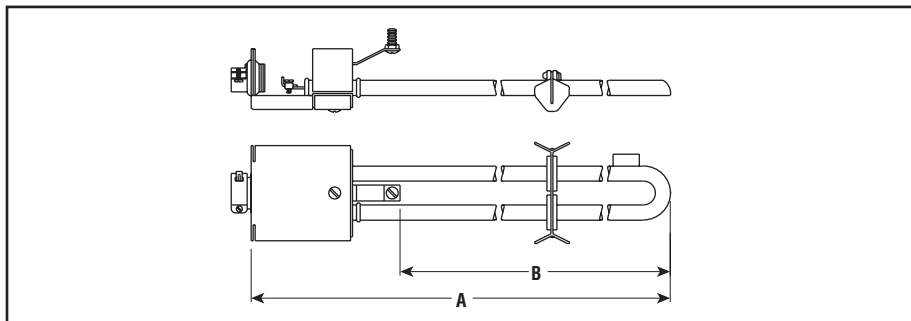

### Single Hairpin Element Radiant Heater Assembly

*Dimensions (Inches)*

- 3.66 kW/Ft<sup>2</sup>
- 0.8 - 3.6 kW
- 120, 208, 240, 275 and 480 Volt
- 3/8" Dia. INCOLOY® Sheath Elements (type UTU)
- 1500°F Max. Sheath Temp.

#### Features

**Broad Range of Sizes** — Used alone or in combination RTU element assemblies offer same range of dimensions as type U-RAD.

**Easy Assembly** — Units are supplied with element support clips and support bolt and nut (requires drilled hole through reflector and housing) for changing U-RAD heating lengths and for replacing U-RAD elements. RUTU is also used by itself as a radiant heating device by many Chromalox customers.